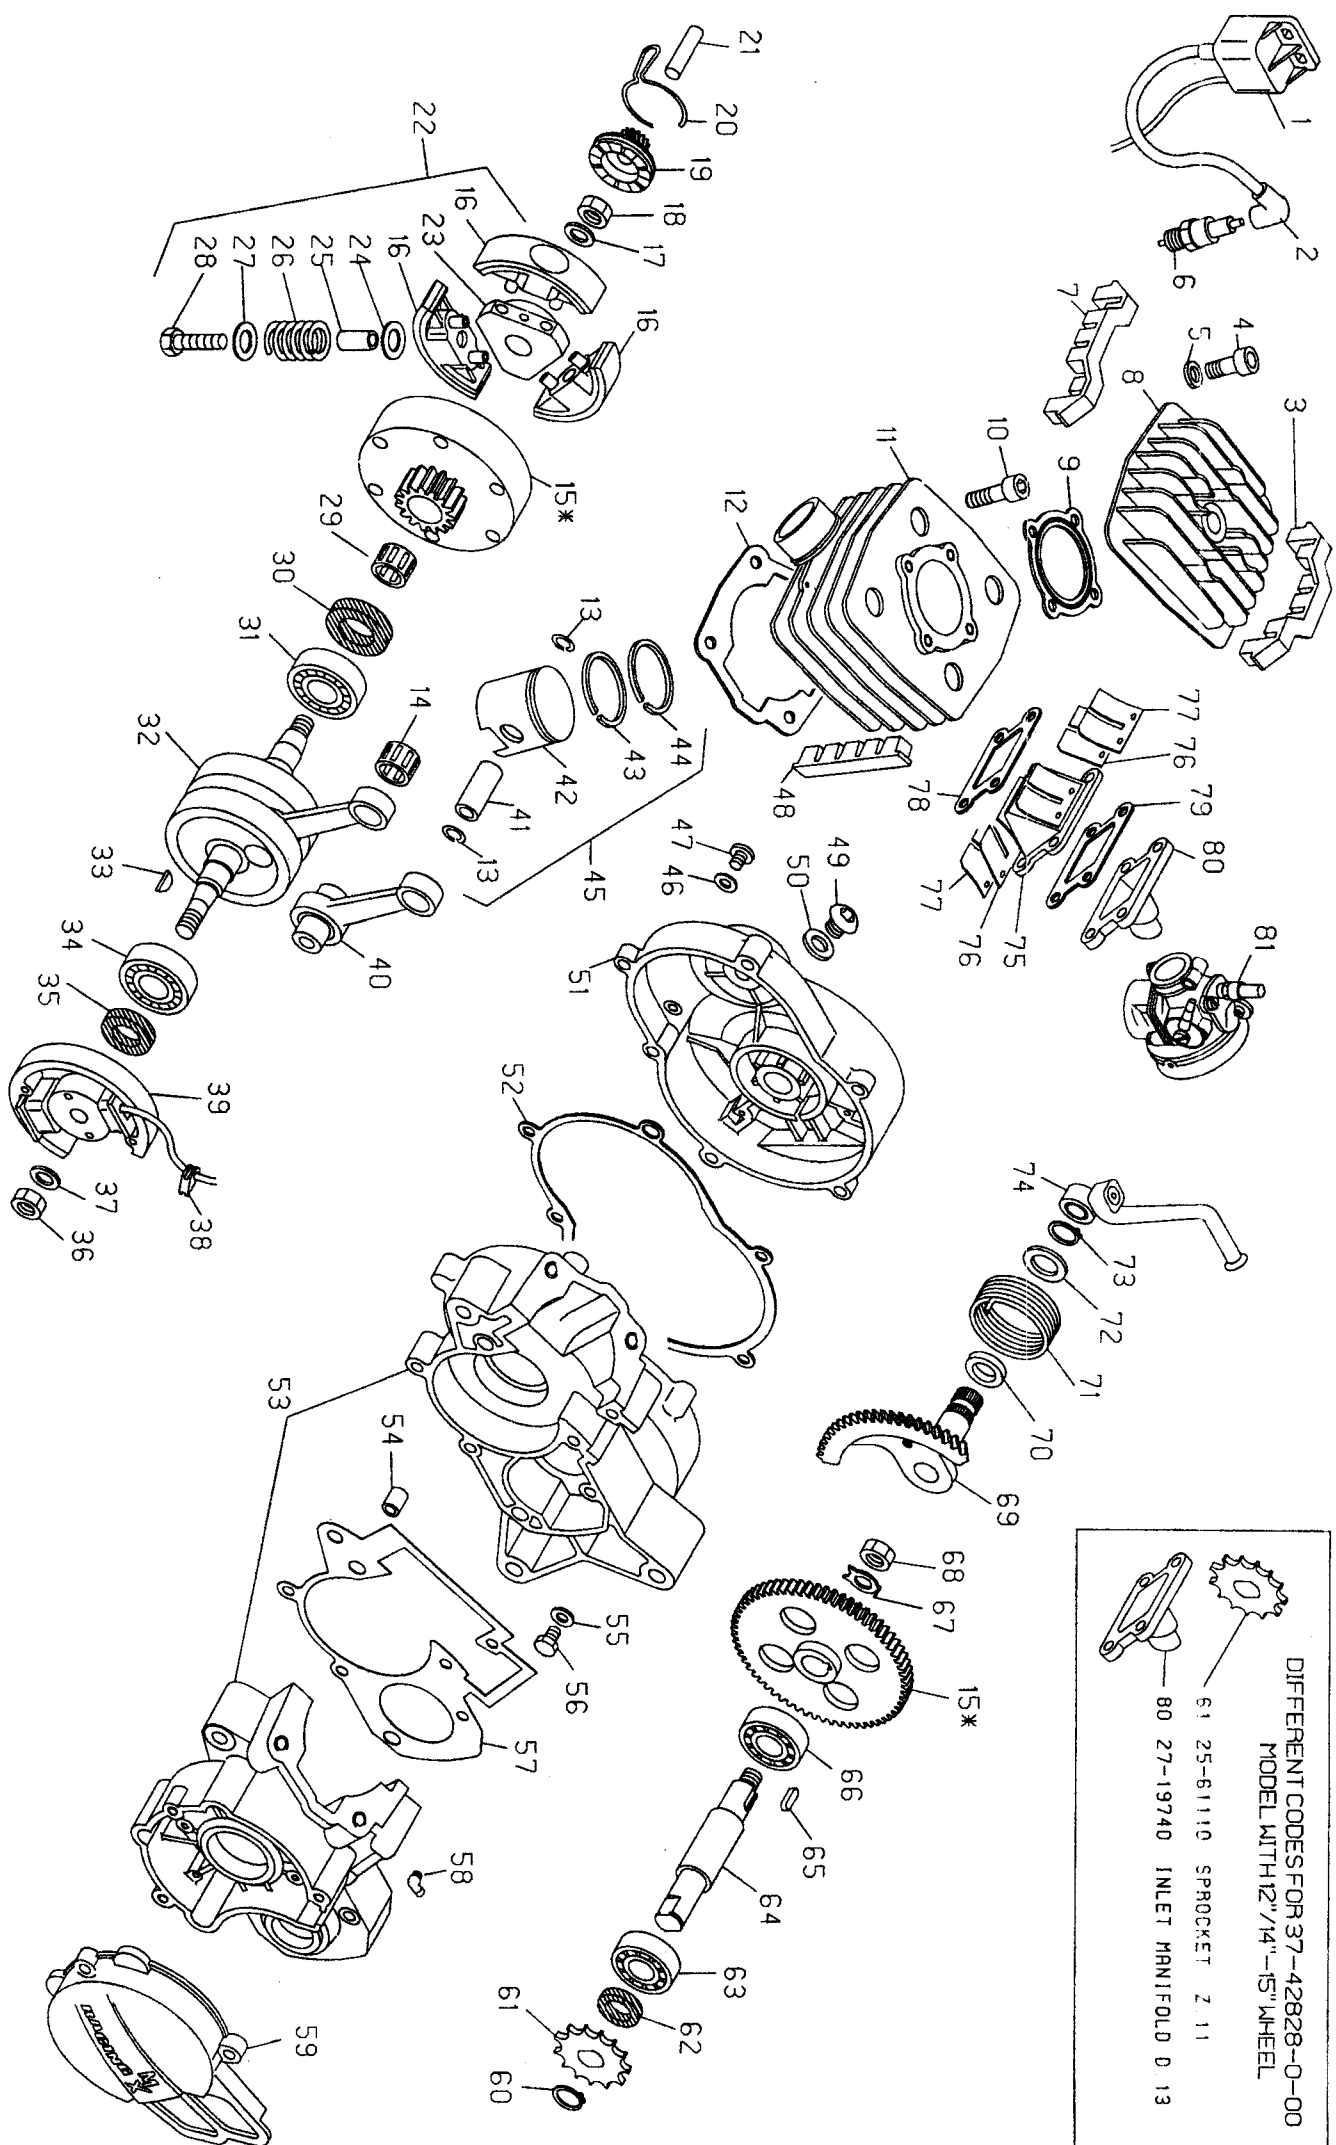

DIFFERENT CODES FOR 37-42828-0-00
MODEL WITH 12" / 14" - 15" WHEEL
81 25-61110 SPROCKET 2.11
80 27-19740 INLET MANIFOLD 0.13

ENGINE MINICROSS '03 '04 '05

CODE 37-42828-1-00

FROM ENGINE NR. 300001

ES-ME145

N.	CODE	DESCRIPTION
45	25-03410-8	COMPL. PISTON
46	16-47500	GASKET 6x12x1.5
47	31-30490-0-51	SCREW 6x8
48	16-21031	CYLINDER ANTI VIBR. RUBBER
49	29-10290	OIL PLUG
50	16-53600	GASKET 16x22 5x1
51	12-62113-0-33	CLUTCH COVER
52	16-71530	CLUTCH COVER GASKET
53	12-06311	CRANKCASE
54	16-36500	DOWEL 9x10
55	16-50510	GASKET 10x15x1 COPPER
56	11-58000	SPECIAL BOLT
57	16-55050	CRANKCASE GASKET
58	27-23380	BREATHER PIPE HOSE
59	12-70110-0-33	MAGNETO COVER
60	28-23600	SEEGER 1SE
61	25-61111	SPROCKET Z. 10
62	10-54000	OIL SEAL 15x24x5
63	12-94000	BALL BEARING 15x35x11
64	10-26150	TRANSMISSION SHAFT
65	12-46160	WOODRUFF KEY 5x5x12
66	12-94000	BALL BEARING 15x35x11
67	27-74760	SPECIAL WASHER D. 14
68	13-28950	SPECIAL NUT 14x1.25
69	22-05084	KICKSTARTER
70	10-56015	OIL SEAL 16x22x4
71	22-79040	KICKSTARTER SPRING
72	27-67510	WASHER 16x26x1
73	28-23600	SEEGER 1SE
74	21-55112	KICKSTARTER LEVER
75	31-02120	REED VALVE
76	21-15360	VALVE'S BLADE
77	25-59670	VALVE'S PLATE
78	16-92550	VALVE'S GASKET
79	16-83530	GASKET
80	27-19741	INLET MANIFOLD D. 7,5
81	12-04470	CARBURETOR

SUPPLEMENTARY PARTS LIST

20-02854	ANTI VIBRATION SET
28-06886-8	OIL SEAT SET
28-08075-8	GASKET SET
25-03415-8	COMPL. PISTON #40,4
25-80267	PISTON #40,4
28-60171	PISTON RING #40,4
28-60171	PISTON RING #40,4